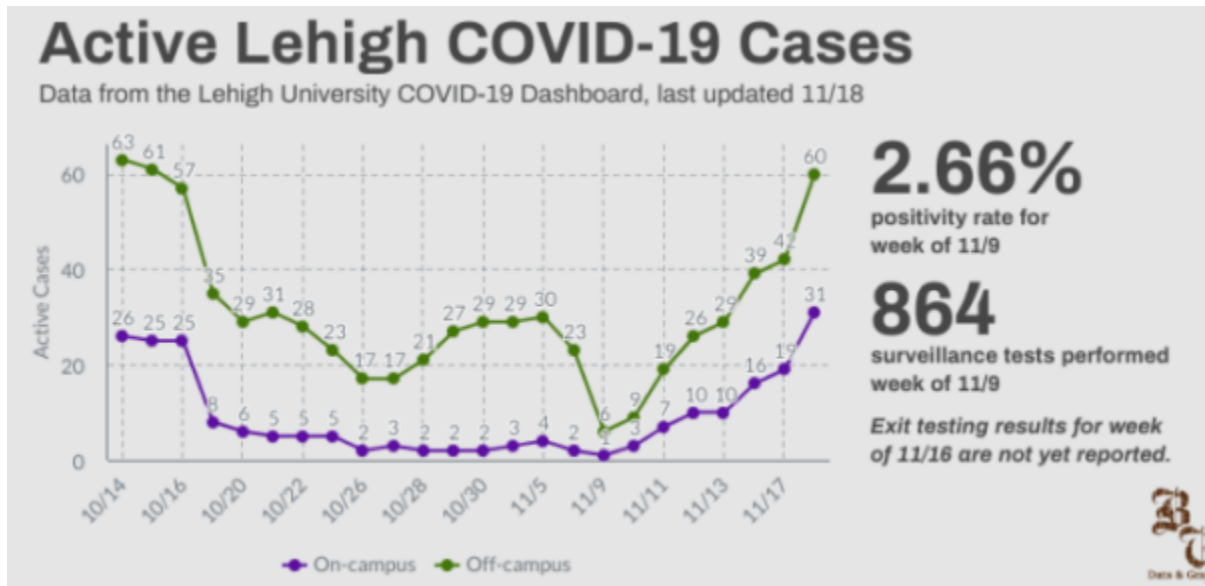

Lehigh spikes (again)!

The Bethlehem Gadfly coronavirus November 19, 2020

🦋 Latest in a series of posts on the coronavirus 🦋

Selections from “Pennsylvania breaks daily COVID-19 case count record, Lehigh sees big spike.” Lehigh University Brown and White, November 18, 2020.

Lehigh’s [COVID-19 dashboard](#) is reporting 91 total active cases of COVID-19 among students living in the Bethlehem area as of Nov. 18, marking a 30-case increase from one day ago.

There are 31 on-campus cases and 60 off-campus cases.

On Nov. 9, there were just seven total active COVID-19 cases among Lehigh students living in Bethlehem.

The Bethlehem Gadfly