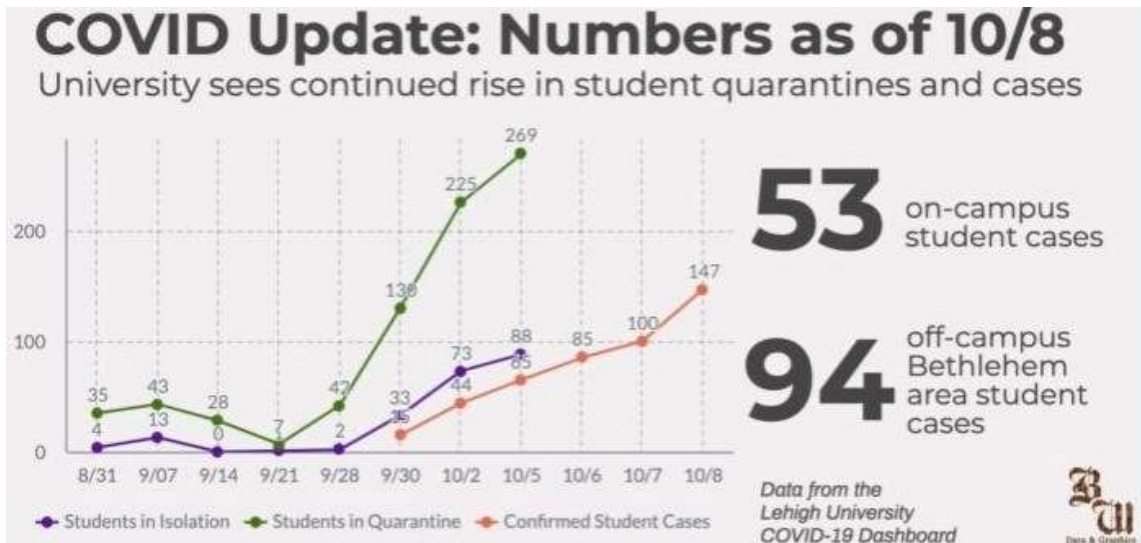

Upward numbers continue at Lehigh; Moravian stats

The Bethlehem Gadfly coronavirus, Lehigh University October 10, 2020

 Latest in a series of posts on the coronavirus 

Lehigh University COVID-19 Information Center

Lehigh University COVID-19 dashboard

YESTERDAY

TODAY

Now 101 off-campus students with confirmed cases.

Lehigh's **October 9** update indicates starting the spring semester later and canceling spring break.