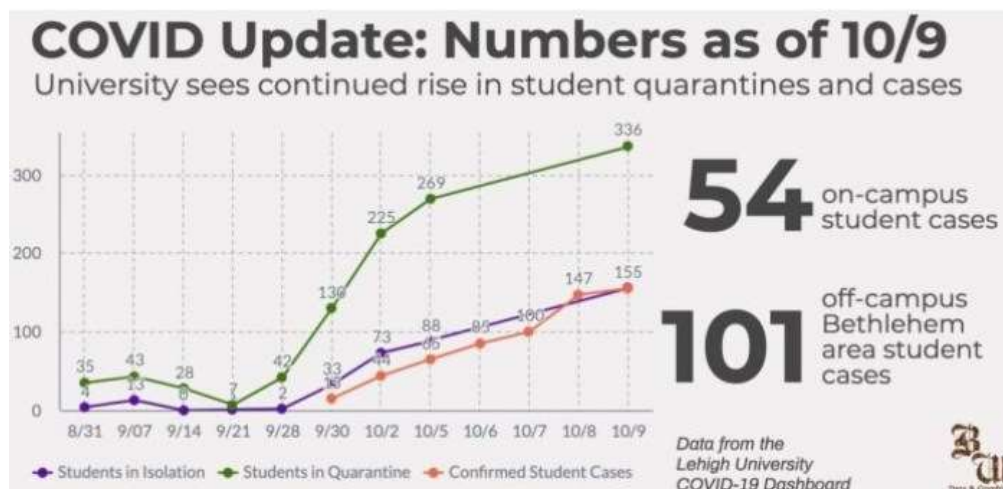

Upward numbers continue at Lehigh; Moravian stats

The Bethlehem Gadfly coronavirus, Lehigh University October 10, 2020

 Latest in a series of posts on the coronavirus 

Lehigh University COVID-19 Information Center

Lehigh University COVID-19 dashboard

YESTERDAY

TODAY

Now 101 off-campus students with confirmed cases.

Lehigh's **October 9** update indicates starting the spring semester later and canceling spring break.